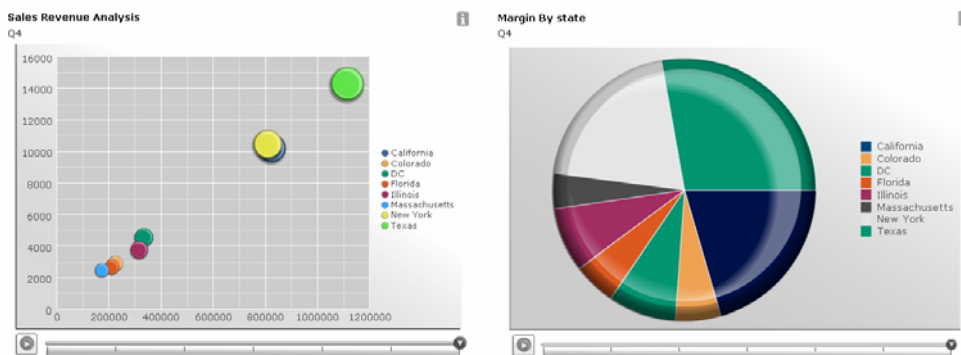

### Dynamic Visual Analytics

Effective dashboards display meaningful analyses and actionable information in an easy-to-read format. Dashboard Builder's catalog of analytic templates helps you analyze current business conditions, trends, or anomalies at a glance. Some of the templates include traffic lights and speedometers – and all can be printed, shared in PDF format, and displayed in leading enterprise information portals.

Figure 2: View and Understand Sales Performance at a Glance